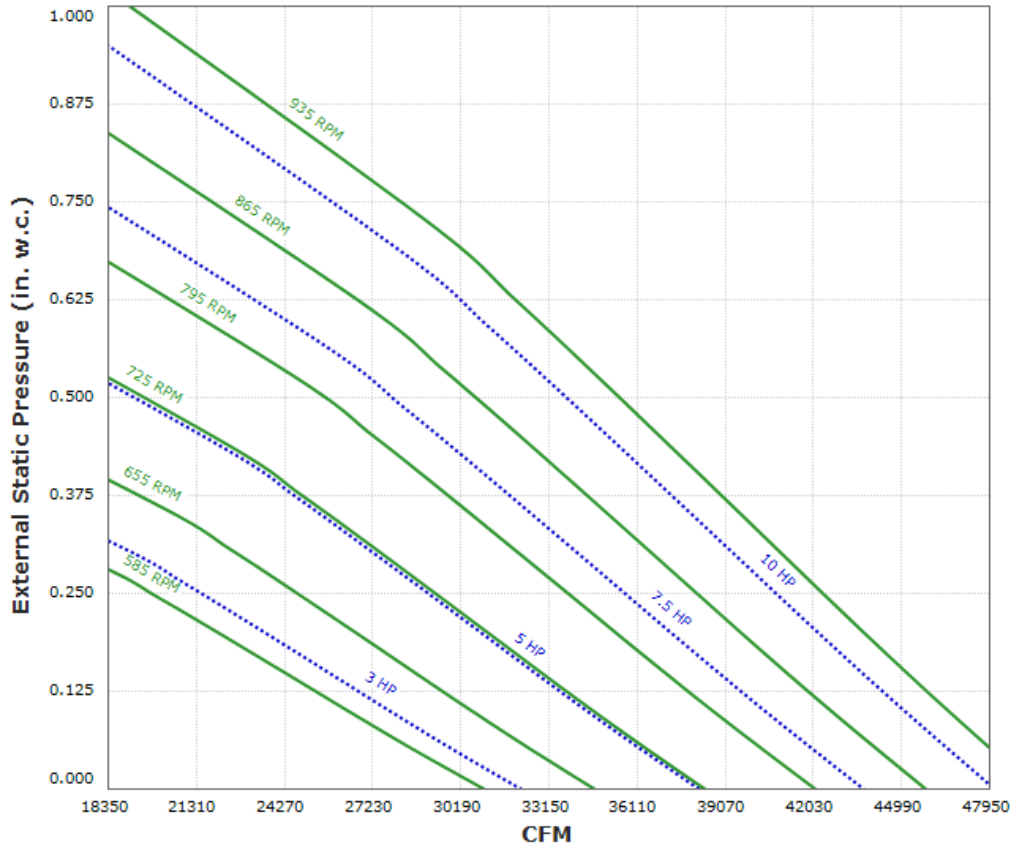

RPTUB54-RA Performance Curve

Max Sizeable RPM = 935 RPM. Curve shown extended beyond this point for reference only.

Catalog #109R
March 2009